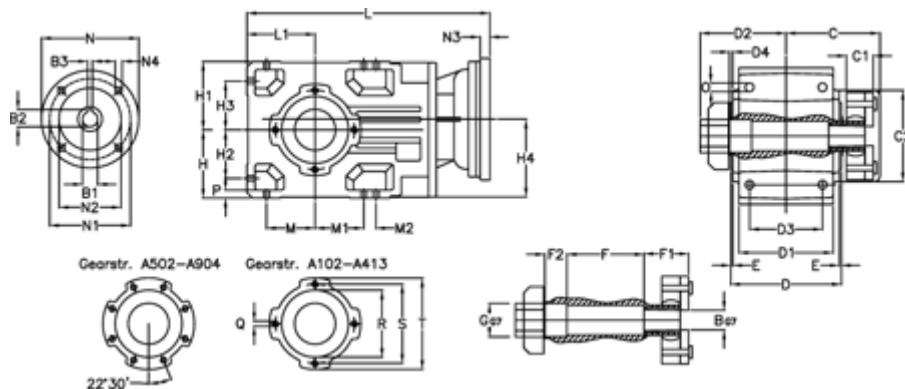

Article number: 29600400926345
 Description: Bevel helical gearbox
 A412QF35-9,2-P112B5

Measures

| | | | | |
|------------|-----------------------------------|------------|-----------|-------------|
| B = 45 | D1 = 155 | F2 = 54 | L = 404.5 | N3 = - |
| B1 = 28 | D2 = 136 | G = 45 | L1 = 112 | N4 = M12x16 |
| B2 = 31.3 | D3 = 120 | GA = 37 NM | M = 80.0 | O = 14.0 |
| B3 = 8 | d4 = 5.5 | H = 112 | M1 = 80.0 | P = 13 |
| C = 146.0 | Description = A412QF35-xx-P112 B5 | H1 = 112 | M2 = 20 | Q = M12x19 |
| C1 = 54 | E = 3.5 | H2 = 80.0 | N = 250 | R = 130 |
| C2 = 133.0 | F = 164.0 | H3 = 80.0 | N1 = 215 | S = 165 |
| D = 182 | F1 = 54.0 | H4 = 129.5 | N2 = 180 | T = 200 |